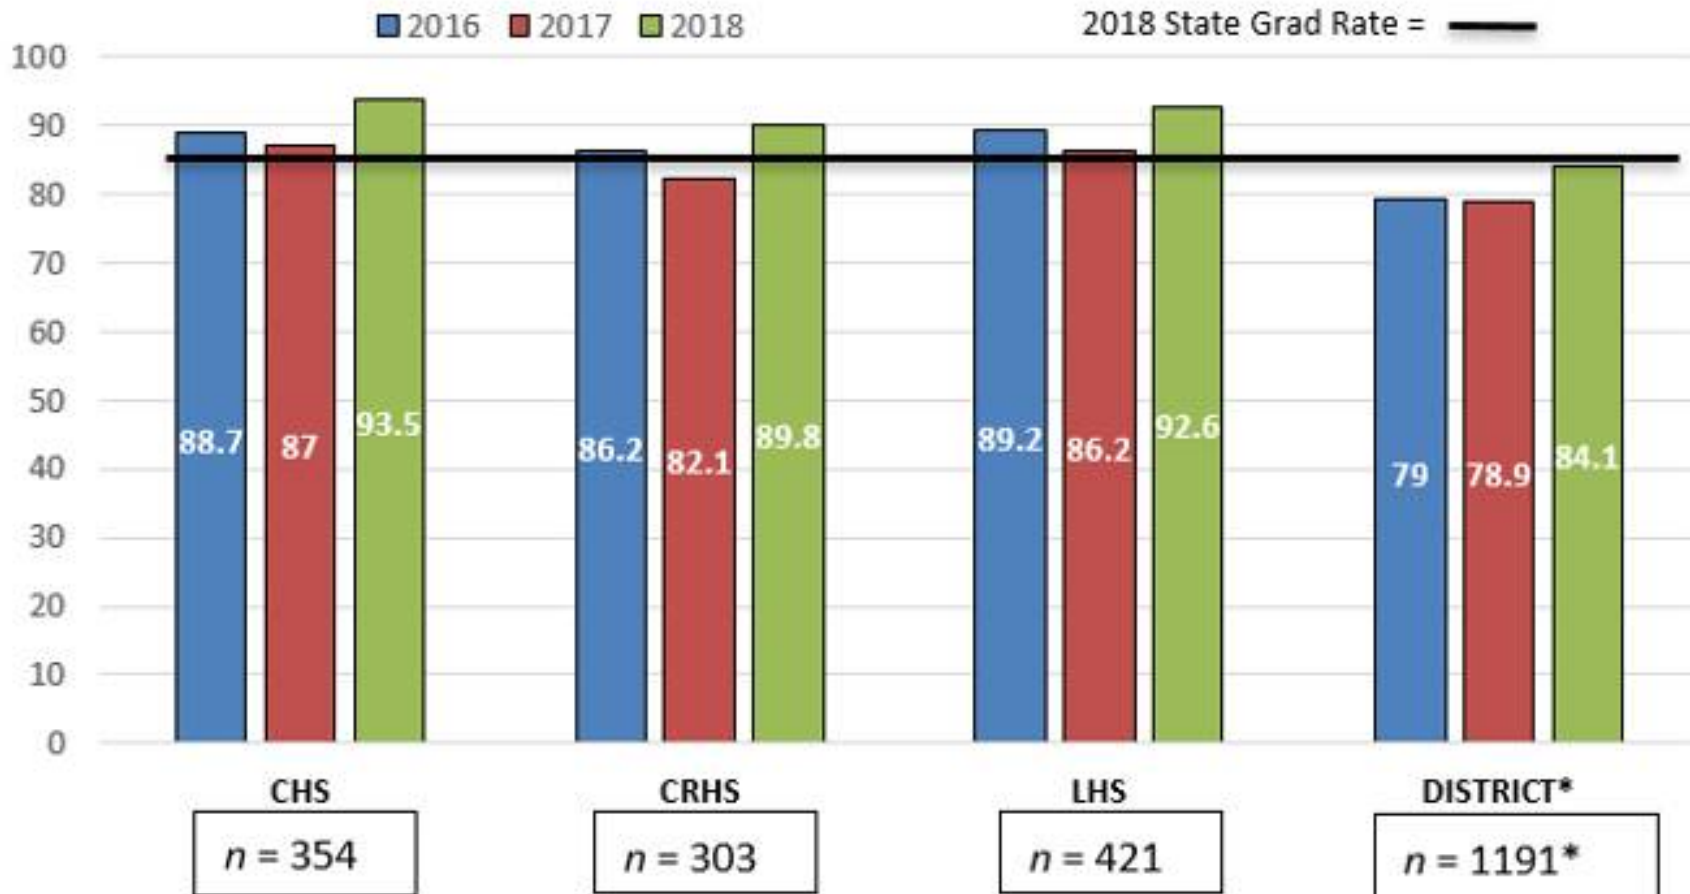

HIGH SCHOOL GRADUATION RATES 2017-18

*District includes CHS, CRHS, LHS, CREST, MYCRO, REN, & Cypress