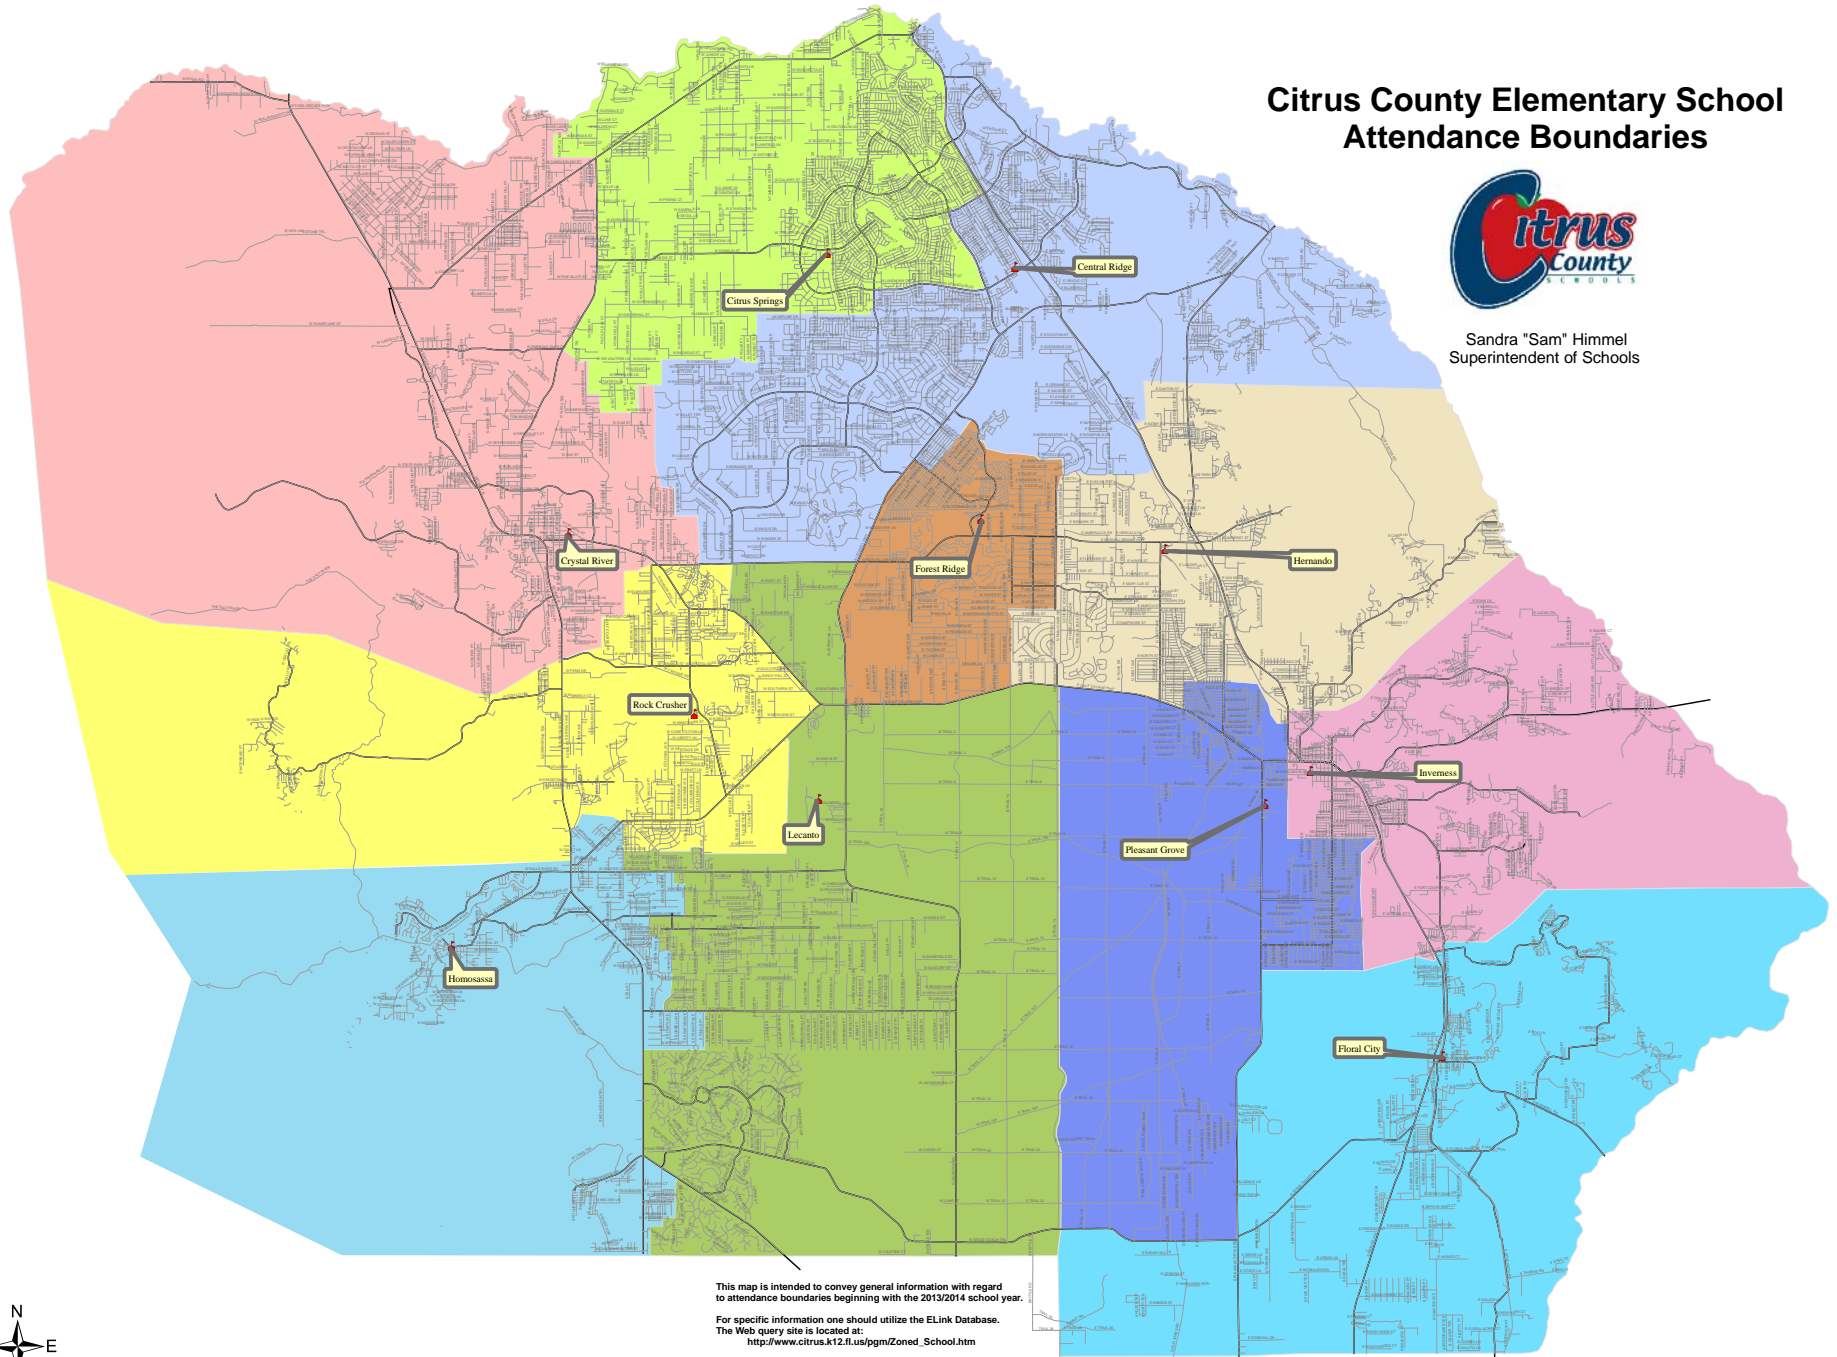

Citrus County Elementary School Attendance Boundaries

Sandra "Sam" Himmel
Superintendent of Schools